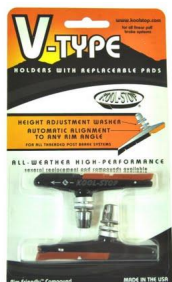

## Kool Stop Pad V-Brake

**KS-VBHDL**  
DUAL COMPOUND  
WITH HOLDER

**KS-MTTDL**  
MTB DUAL  
COMPOUND WITH  
THREADED

**KS-BMXDL**  
BMX DUAL  
COMPOUND WITH  
THREADED [B86]  
Triple Compound

**KS-CXT [B588]**  
CROSS PADS  
THREADED

**KS-LPVBDL [B92]**  
DUAL V-BRAKE

**KS-D295 [B488]**  
DISC AVID CODE

**KS-270 [B215]**  
DISC AVID  
JUCY 7/5

**KS-D296 [B490]**  
AVID ELIXIR  
SRAM MTB XX

**KS-LPVBC [B487]**  
CERAMIC V-BRAKE  
PAD

**KS-LPVB [B576]**  
BLACK V-BRAKE