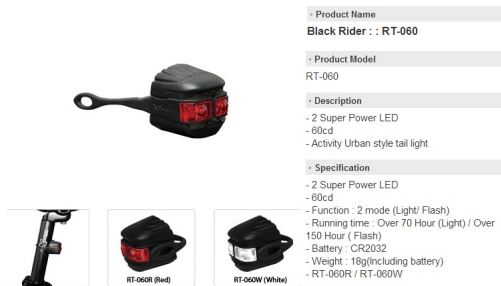

Sinji Black Rider RT-060

c4c935c3e39a7a6b7d5046b2d16c33ab.jpg

Rating: Not Rated Yet
[Ask a question about this product](#)

Manufacturer: [Sinji](#)

Description

Two super power LED brightness 60cd.

Running time over 70 hour(light) / 150 hour (Flash).