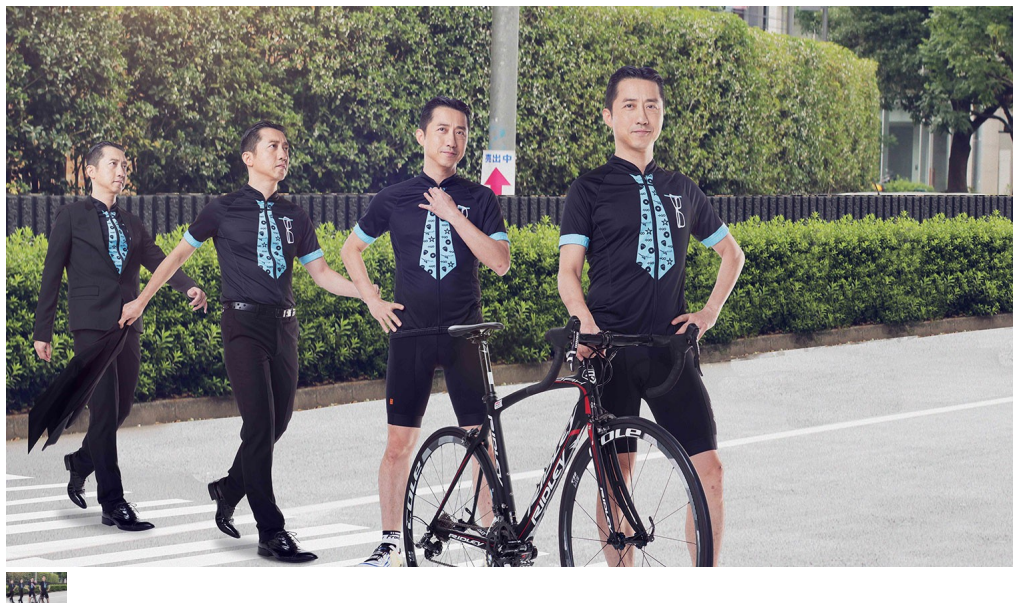

## Frontier Harlem Ride Hard

Rating: Not Rated Yet

[Ask a question about this product](#)

Manufacturer: [Frontier](#)