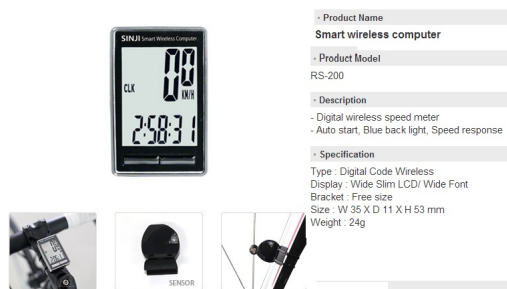

## Sinji RS-200 speed Meter

29f4162e5baaac58bec615b59ec00fbd.jpg

Rating: Not Rated Yet  
[Ask a question about this product](#)

Manufacturer: [Sinji](#)