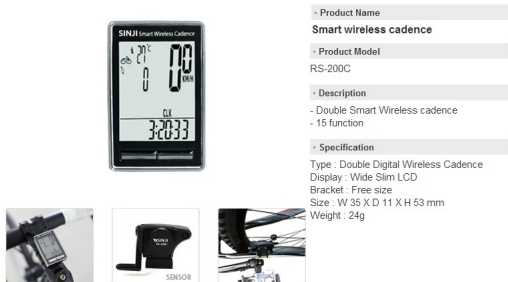

Sinji RS-200C Speed Meter

f09ffecbadb0ffb8eec732b692b79216.jpg

Rating: Not Rated Yet
[Ask a question about this product](#)

Manufacturer: [Sinji](#)

Description

MRRP RM 280.00

Free delivery in Malaysia.

Smart Double Wireless Cadence Speedmeter / **Blue backlight** / Auto start-stop / Auto Power-save
16 Functions