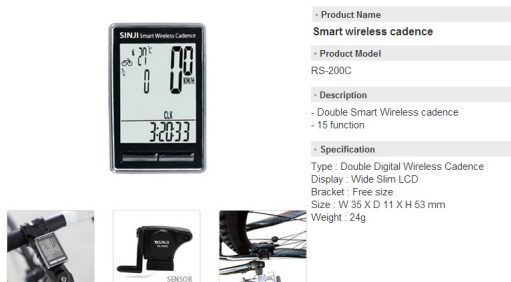

Sinji RS-200C Speed Meter

f09ffecbadb0ffb8eec732b692b79216.jpg

Rating: Not Rated Yet
[Ask a question about this product](#)

Manufacturer: [Sinji](#)

Description

MRRP RM 280.00

Free delivery in Malaysia.

Smart Double Wireless Cadence Speedmeter / **Blue backlight** / Auto start-stop / Auto Power-save
16 Functions