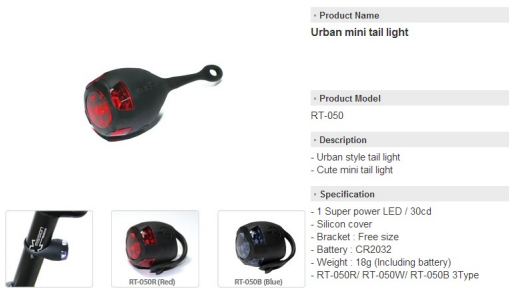

Sinji RT 050 Red & Blue

3ec653fb7c54f97f4f67e840e5c4ba03.jpg

Rating: Not Rated Yet
[Ask a question about this product](#)

Manufacturer: [Sinji](#)

Description

One Super power LED

Two mode function (light / flash)

30 cd brightness

Waterproof.

Available in Red & Blue colour light.

MRRP RM 29.90

Free delivery in Malaysia.